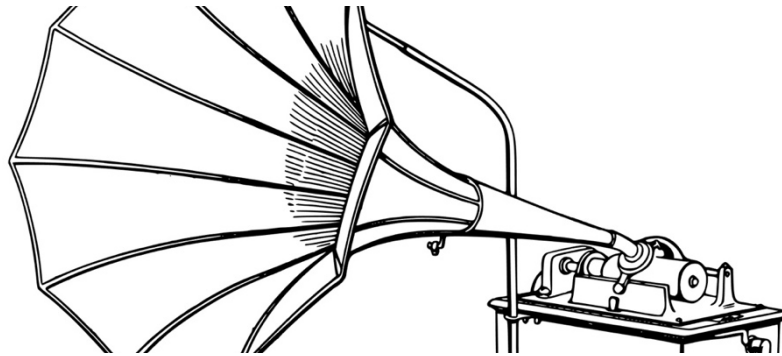

tobias may

sound engineering services

Plug-Ins

ACON DIGITAL
AIR MUSIC TECHNOLOGY
ANTARES
ARTURIA
AUDIO ASSAULT
AUDIOMOVERS
AUDIOTHING
AUDIOTHING
AVID
BABY AUDIO
BEDROOM PRODUCERS BLOG
BLACK ROOSTER AUDIO
BLACK ROOSTER AUDIO
CELEMONY
DDMF
EVENTIDE
EVENTIDE
FABFILTER
FABFILTER
FABFILTER
FABFILTER
FABFILTER
FABFILTER
FABFILTER
IK MULTIMEDIA
IK MULTIMEDIA
IMPULSE RECORD
INPHONIK
INSPIRED ACOUSTICS
IZOTOPE
IZOTOPE
IZOTOPE
IZOTOPE
IZOTOPE
IZOTOPE
JST PLUG-INS
JST PLUG-INS
JST PLUG-INS
JST PLUG-INS
JST PLUG-INS
JST PLUG-INS
JST PLUG-INS
KIIVE AUDIO
KIT PLUG-INS
KIT PLUG-INS
LANCASTER AUDIO
MASSEY
MASSEY
McDSP
MELDA PRODUCTION
MINIMAL AUDIO
ML SOUND LAB
Restoration Suite V2
Stock Collection
AVOX DUO
Tape Mellow-Fi
Transient+
Listento
Megaphone
Speaker
Stock Collection
Baby Comeback
Dirty Filter
Cypress TT-15
VHL-3C
Melodyne Editor 5
Metaplugin
Split EQ
Spring
Pro-C 2
Pro-L 2
Pro-Q 3
Pro-R
Saturn
Saturn 2
AmpliTube 5 SE
MODO Drums
Convology XT
PCM2612 Retro Decimator Unit
Inspirata Convolution Reverb
Ozone 10 Advanced
RX 6 De-click
RX 6 De-clip
RX 6 De-hum
RX 6 Voice De-noise
Trash 2
Gain Reduction
Pixelator
Clip
Side Widener
Sub Destroyer
Toneforge Menace
Transify
Xtressor NUKE
Burier
Core
Pulse
DRT 2
L2000
EC-300 Echo Suite
Suite
Rift Feedback Lite
Amped – Roots